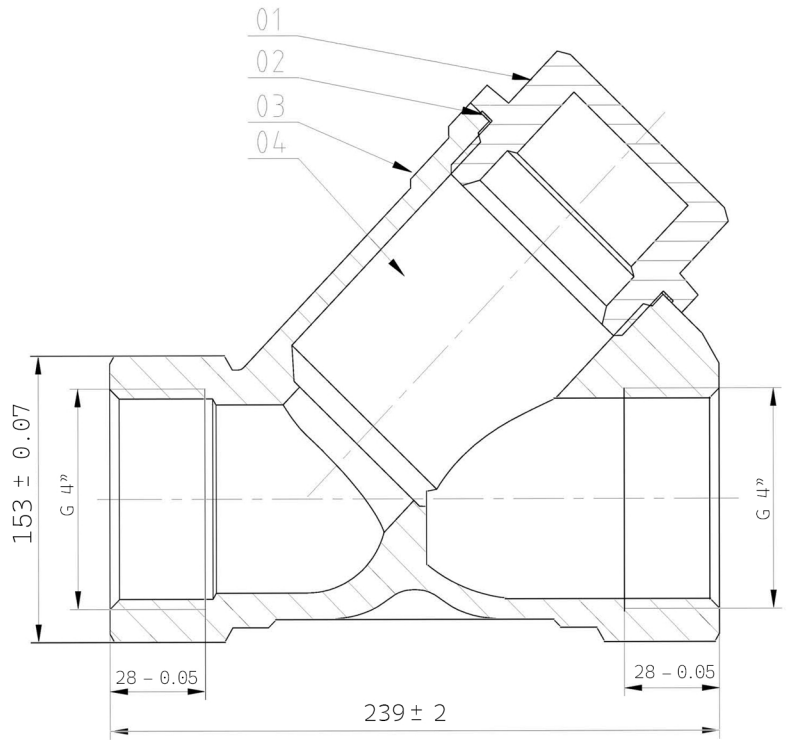

Pigler PN25 Wye Strainer

Size: 4"

Weight: 4.87 kg

CODE	DESCRIPTION	MATERIAL
1	BONNET	BRONZE
2	SEAL CAP	PTFE
3	BODY	BRONZE
4	FILTER NET	S304