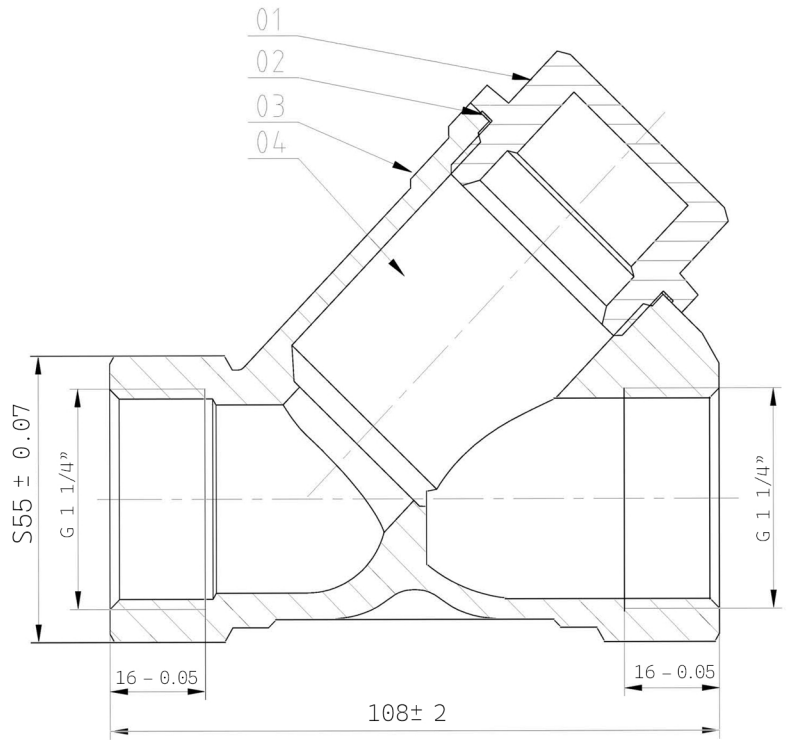

Pigler PN25 Wye Strainer

Size: 1"

Weight: 0.698 kg

CODE	DESCRIPTION	MATERIAL
1	BONNET	BRONZE
2	SEAL CAP	PTFE
3	BODY	BRONZE
4	FILTER NET	S304

Pigler PN25 Wye Strainer

Size: 1 1/4"

Weight: 0.997 kg

CODE	DESCRIPTION	MATERIAL
1	BONNET	BRONZE
2	SEAL CAP	PTFE
3	BODY	BRONZE
4	FILTER NET	S304