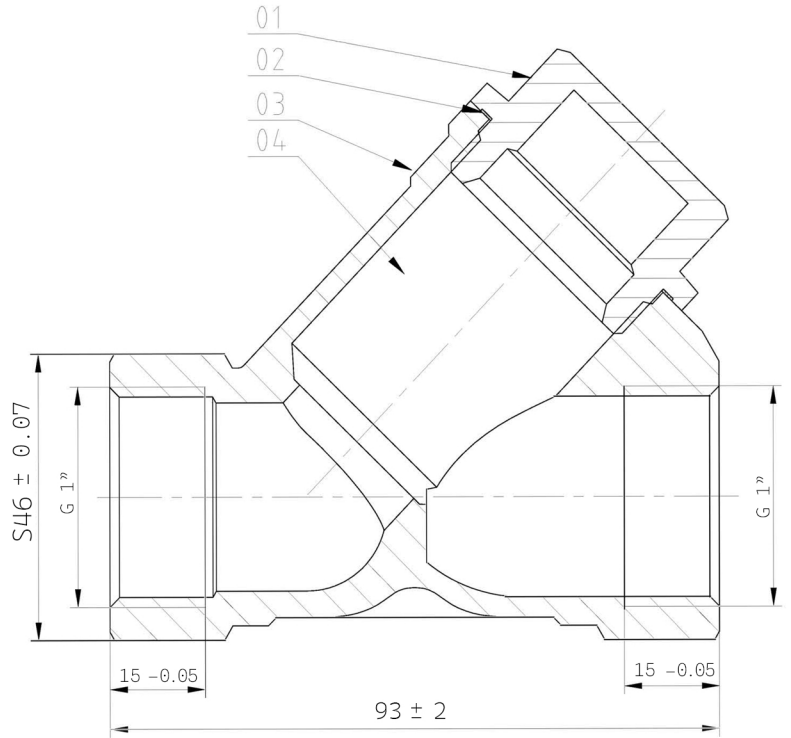

Pigler PN25 Wye Strainer

Size: 1"

Weight: 0.698 kg

CODE	DESCRIPTION	MATERIAL
1	BONNET	BRONZE
2	SEAL CAP	PTFE
3	BODY	BRONZE
4	FILTER NET	S304