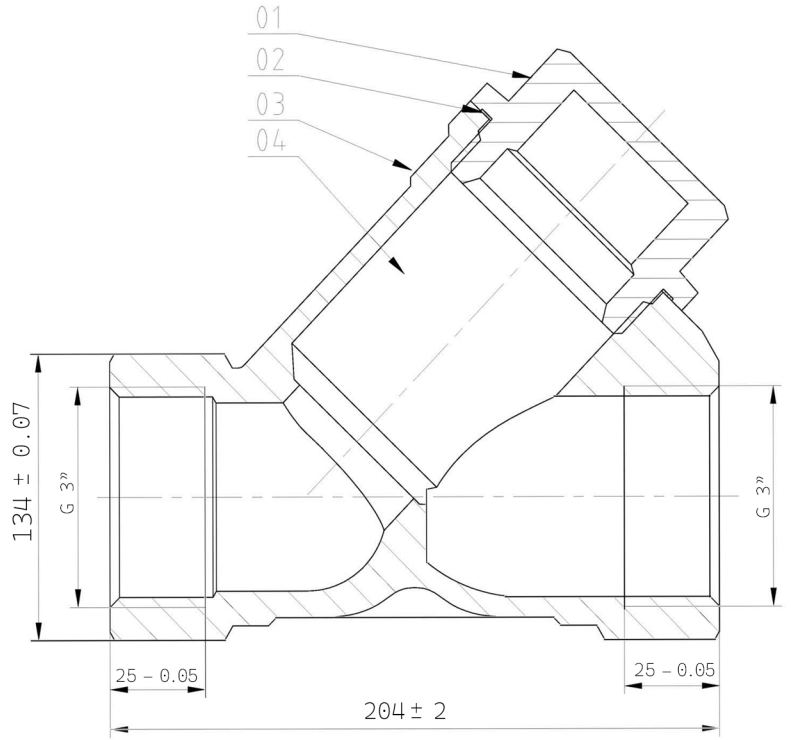

Pigler PN25 Wye Strainer

Size: 2 1/2"

Weight: 3.340 kg

CODE	DESCRIPTION	MATERIAL
1	BONNET	BRONZE
2	SEAL CAP	PTFE
3	BODY	BRONZE
4	FILTER NET	S304

Pigler PN25 Wye Strainer

Size: 3"

Weight: 4.750 kg

CODE	DESCRIPTION	MATERIAL
1	BONNET	BRONZE
2	SEAL CAP	PTFE
3	BODY	BRONZE
4	FILTER NET	S304