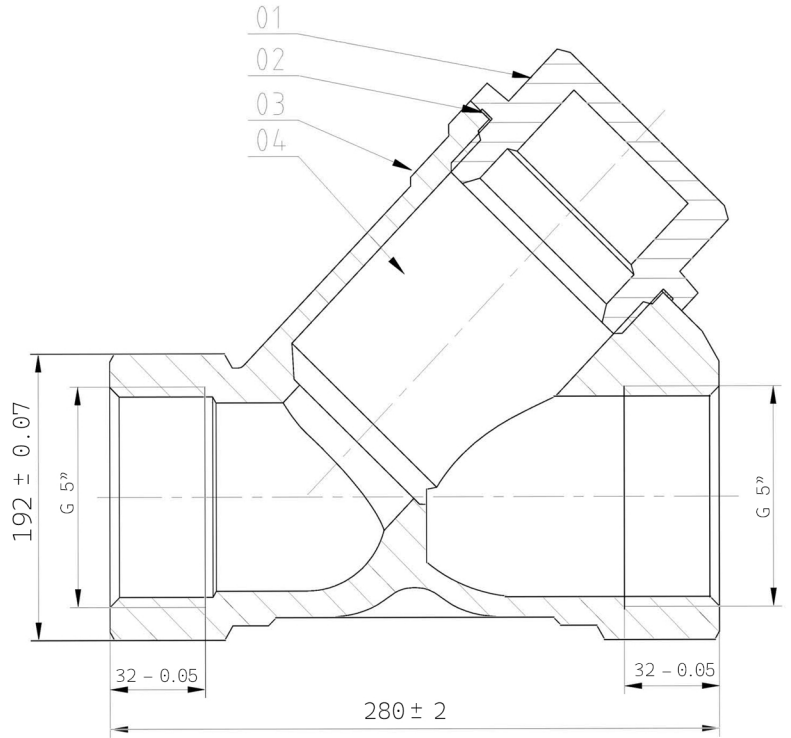

Pigler PN25 Wye Strainer

Size: 4"

Weight: 4.87 kg

CODE	DESCRIPTION	MATERIAL
1	BONNET	BRONZE
2	SEAL CAP	PTFE
3	BODY	BRONZE
4	FILTER NET	S304

Pigler PN25 Wye Strainer

Size: 5"

Weight: 6.58 kg

CODE	DESCRIPTION	MATERIAL
1	BONNET	BRONZE
2	SEAL CAP	PTFE
3	BODY	BRONZE
4	FILTER NET	S304