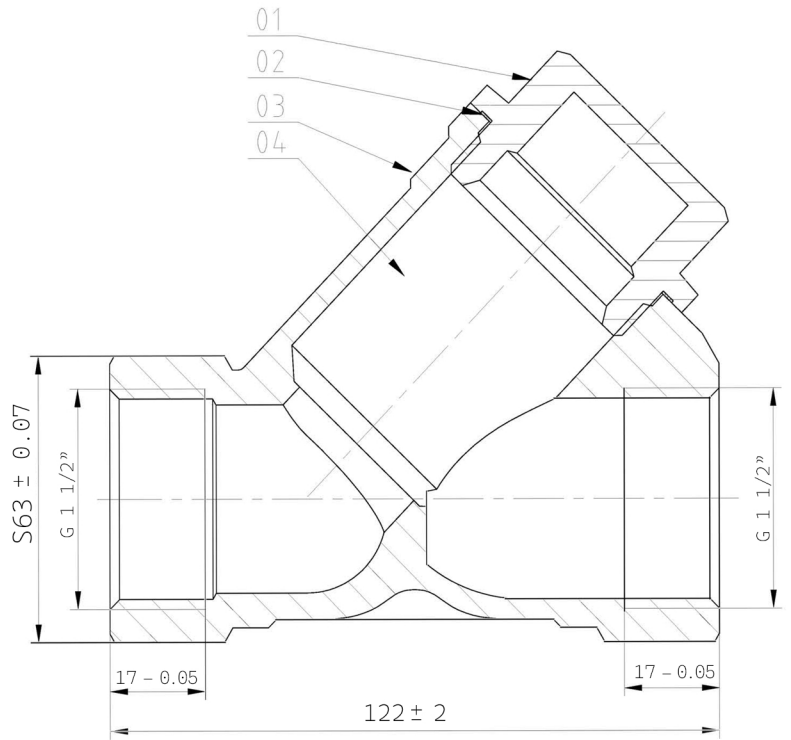

Pigler PN25 Wye Strainer

Size: 1 1/2"

Weight: 1.262 kg

CODE	DESCRIPTION	MATERIAL
1	BONNET	BRONZE
2	SEAL CAP	PTFE
3	BODY	BRONZE
4	FILTER NET	S304