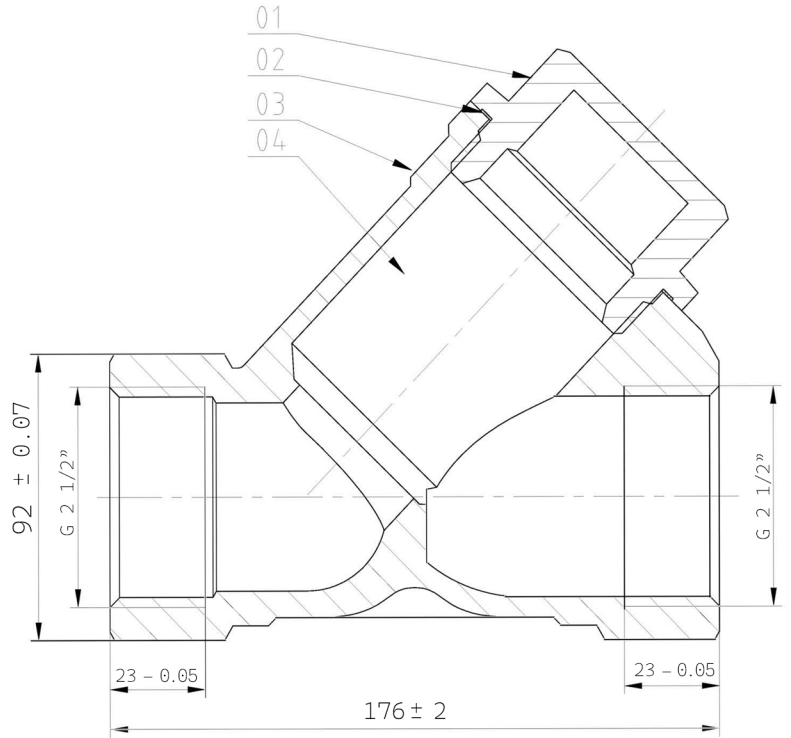

Pigler PN25 Wye Strainer

Size: 2 1/2"

Weight: 3.340 kg

CODE	DESCRIPTION	MATERIAL
1	BONNET	BRONZE
2	SEAL CAP	PTFE
3	BODY	BRONZE
4	FILTER NET	S304