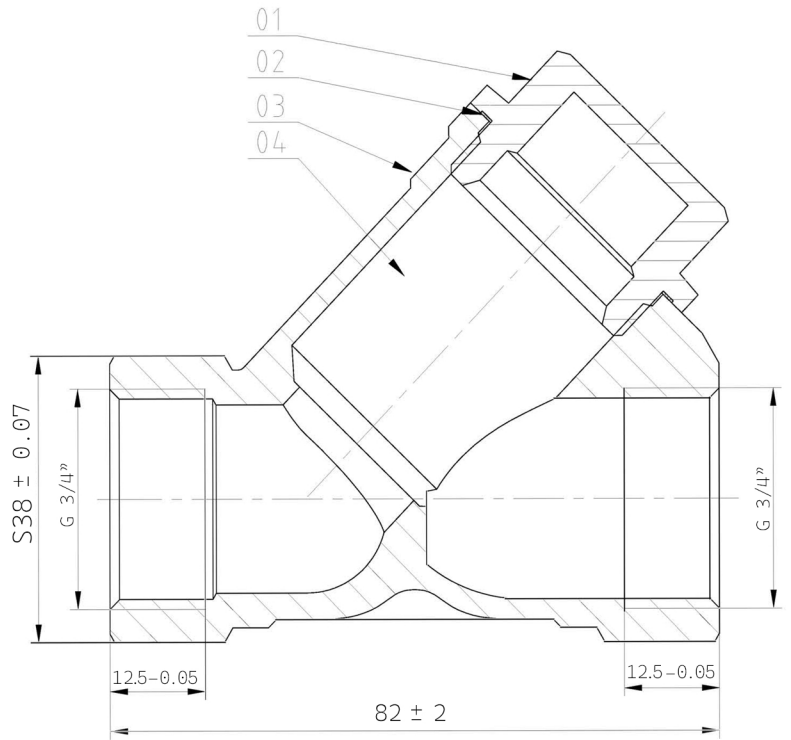

Pigler PN25 Wye Strainer

Size: 1/2"

Weight: 0.295 kg

CODE	DESCRIPTION	MATERIAL
1	BONNET	BRONZE
2	SEAL CAP	PTFE
3	BODY	BRONZE
4	FILTER NET	S304

Pigler PN25 Wye Strainer

Size: 3/4"

Weight: 0.422 kg

CODE	DESCRIPTION	MATERIAL
1	BONNET	BRONZE
2	SEAL CAP	PTFE
3	BODY	BRONZE
4	FILTER NET	S304