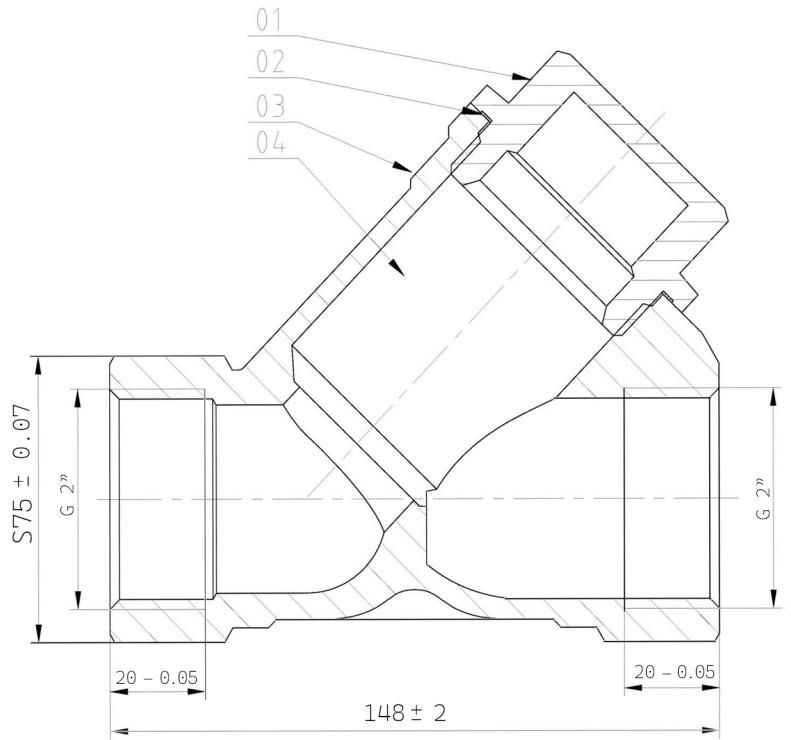

Pigler PN25 Wye Strainer

Size: 1 1/2"

Weight: 1.262 kg

CODE	DESCRIPTION	MATERIAL
1	BONNET	BRONZE
2	SEAL CAP	PTFE
3	BODY	BRONZE
4	FILTER NET	S304

Pigler PN25 Wye Strainer

Size: 2"

Weight: 2.324 kg

CODE	DESCRIPTION	MATERIAL
1	BONNET	BRONZE
2	SEAL CAP	PTFE
3	BODY	BRONZE
4	FILTER NET	S304