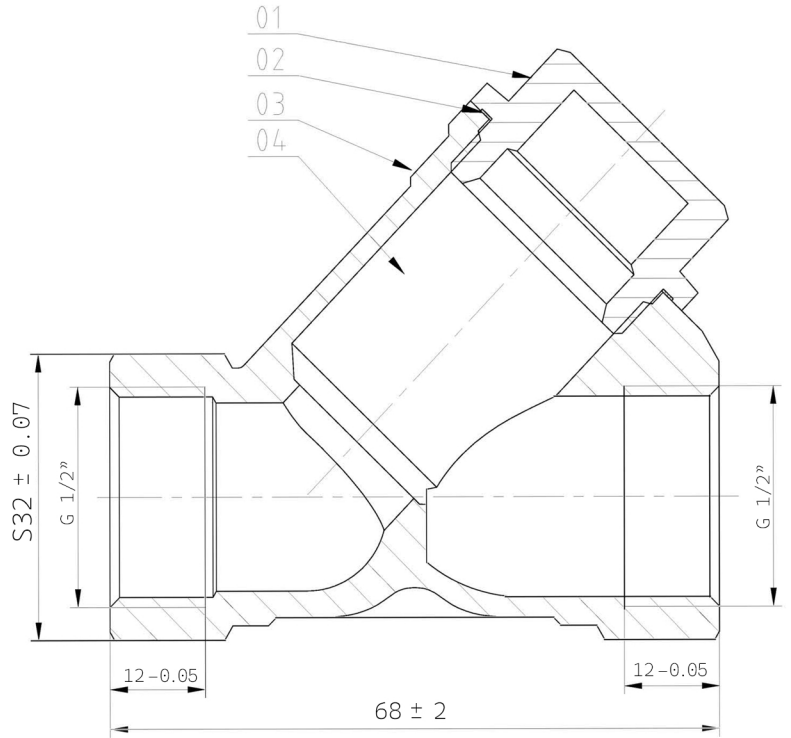

Pigler PN25 Wye Strainer

Size: 1/2"

Weight: 0.295 kg

CODE	DESCRIPTION	MATERIAL
1	BONNET	BRONZE
2	SEAL CAP	PTFE
3	BODY	BRONZE
4	FILTER NET	S304

Pigler PN25 Wye Strainer

Size: 3/4"

Weight: 0.422 kg

CODE	DESCRIPTION	MATERIAL
1	BONNET	BRONZE
2	SEAL CAP	PTFE
3	BODY	BRONZE
4	FILTER NET	S304